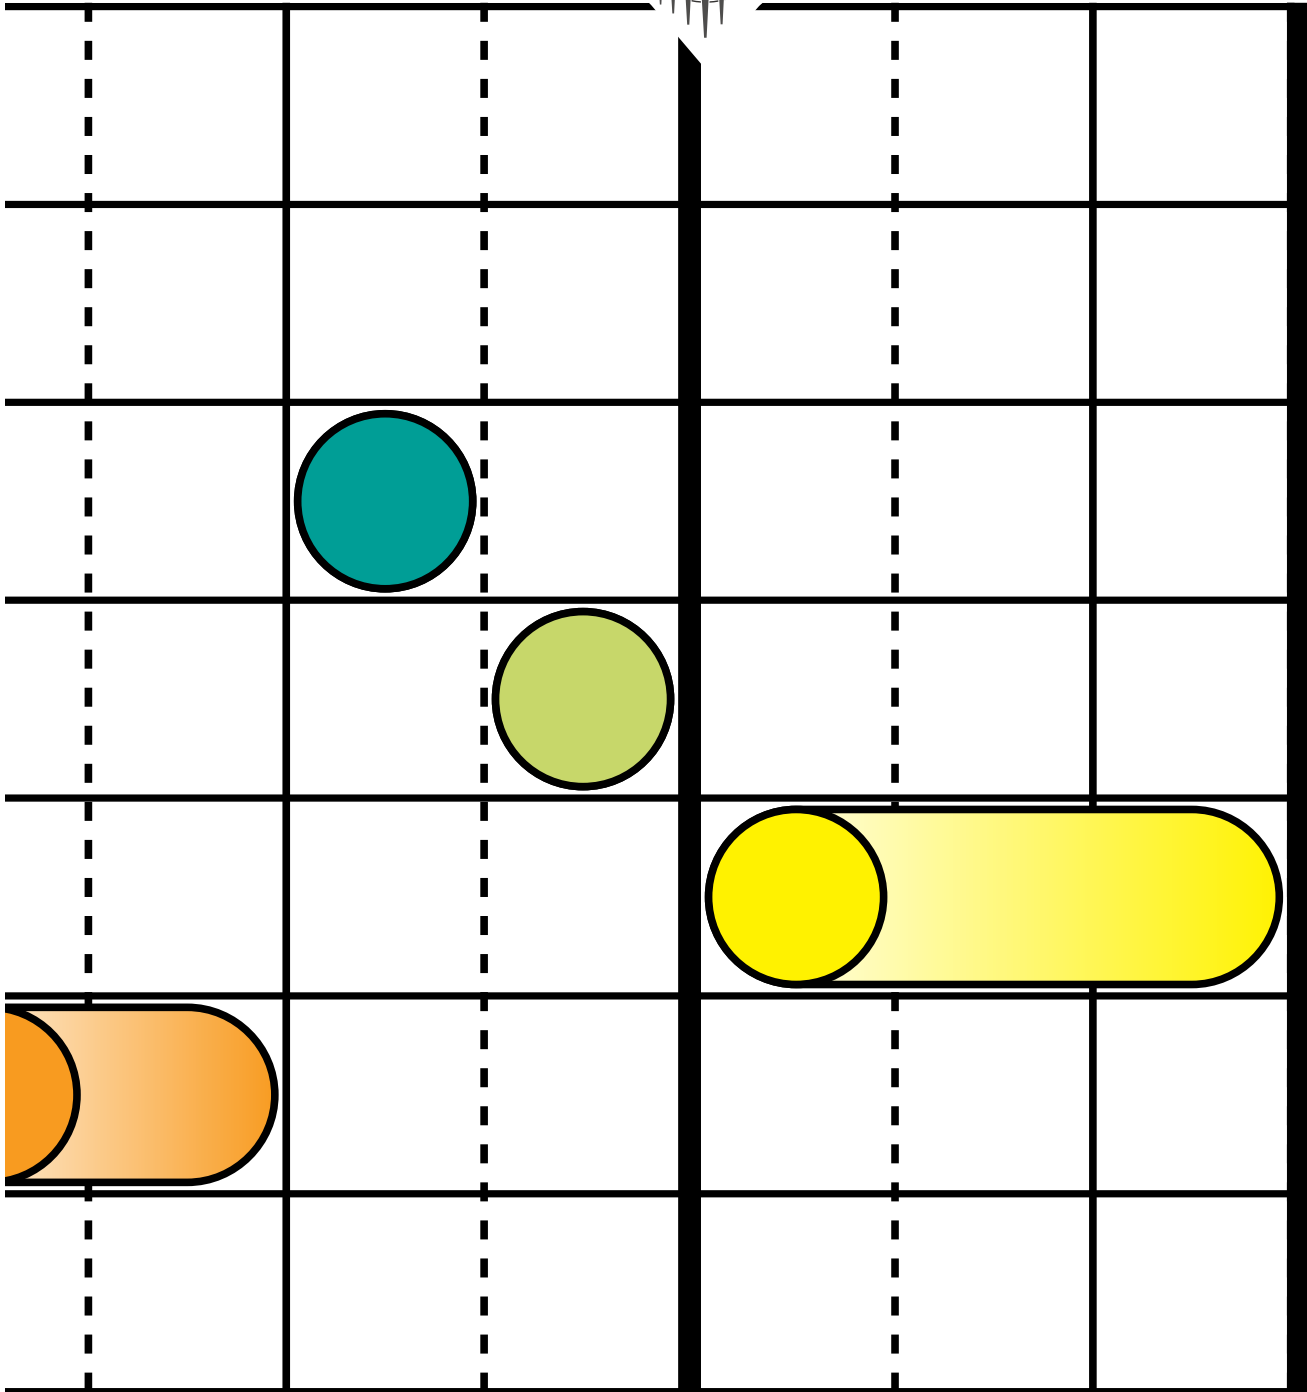

Orgelbau Reinhard Hufken®

Magdeburger Str. 16, 38820 Halberstadt

ard Hufken. Alle Inhalte dürfen nur in **unveränderter Form** für **nichtkommerzielle Zwecke** verwendet werden.

$$2 + 3 + 1 + 2$$